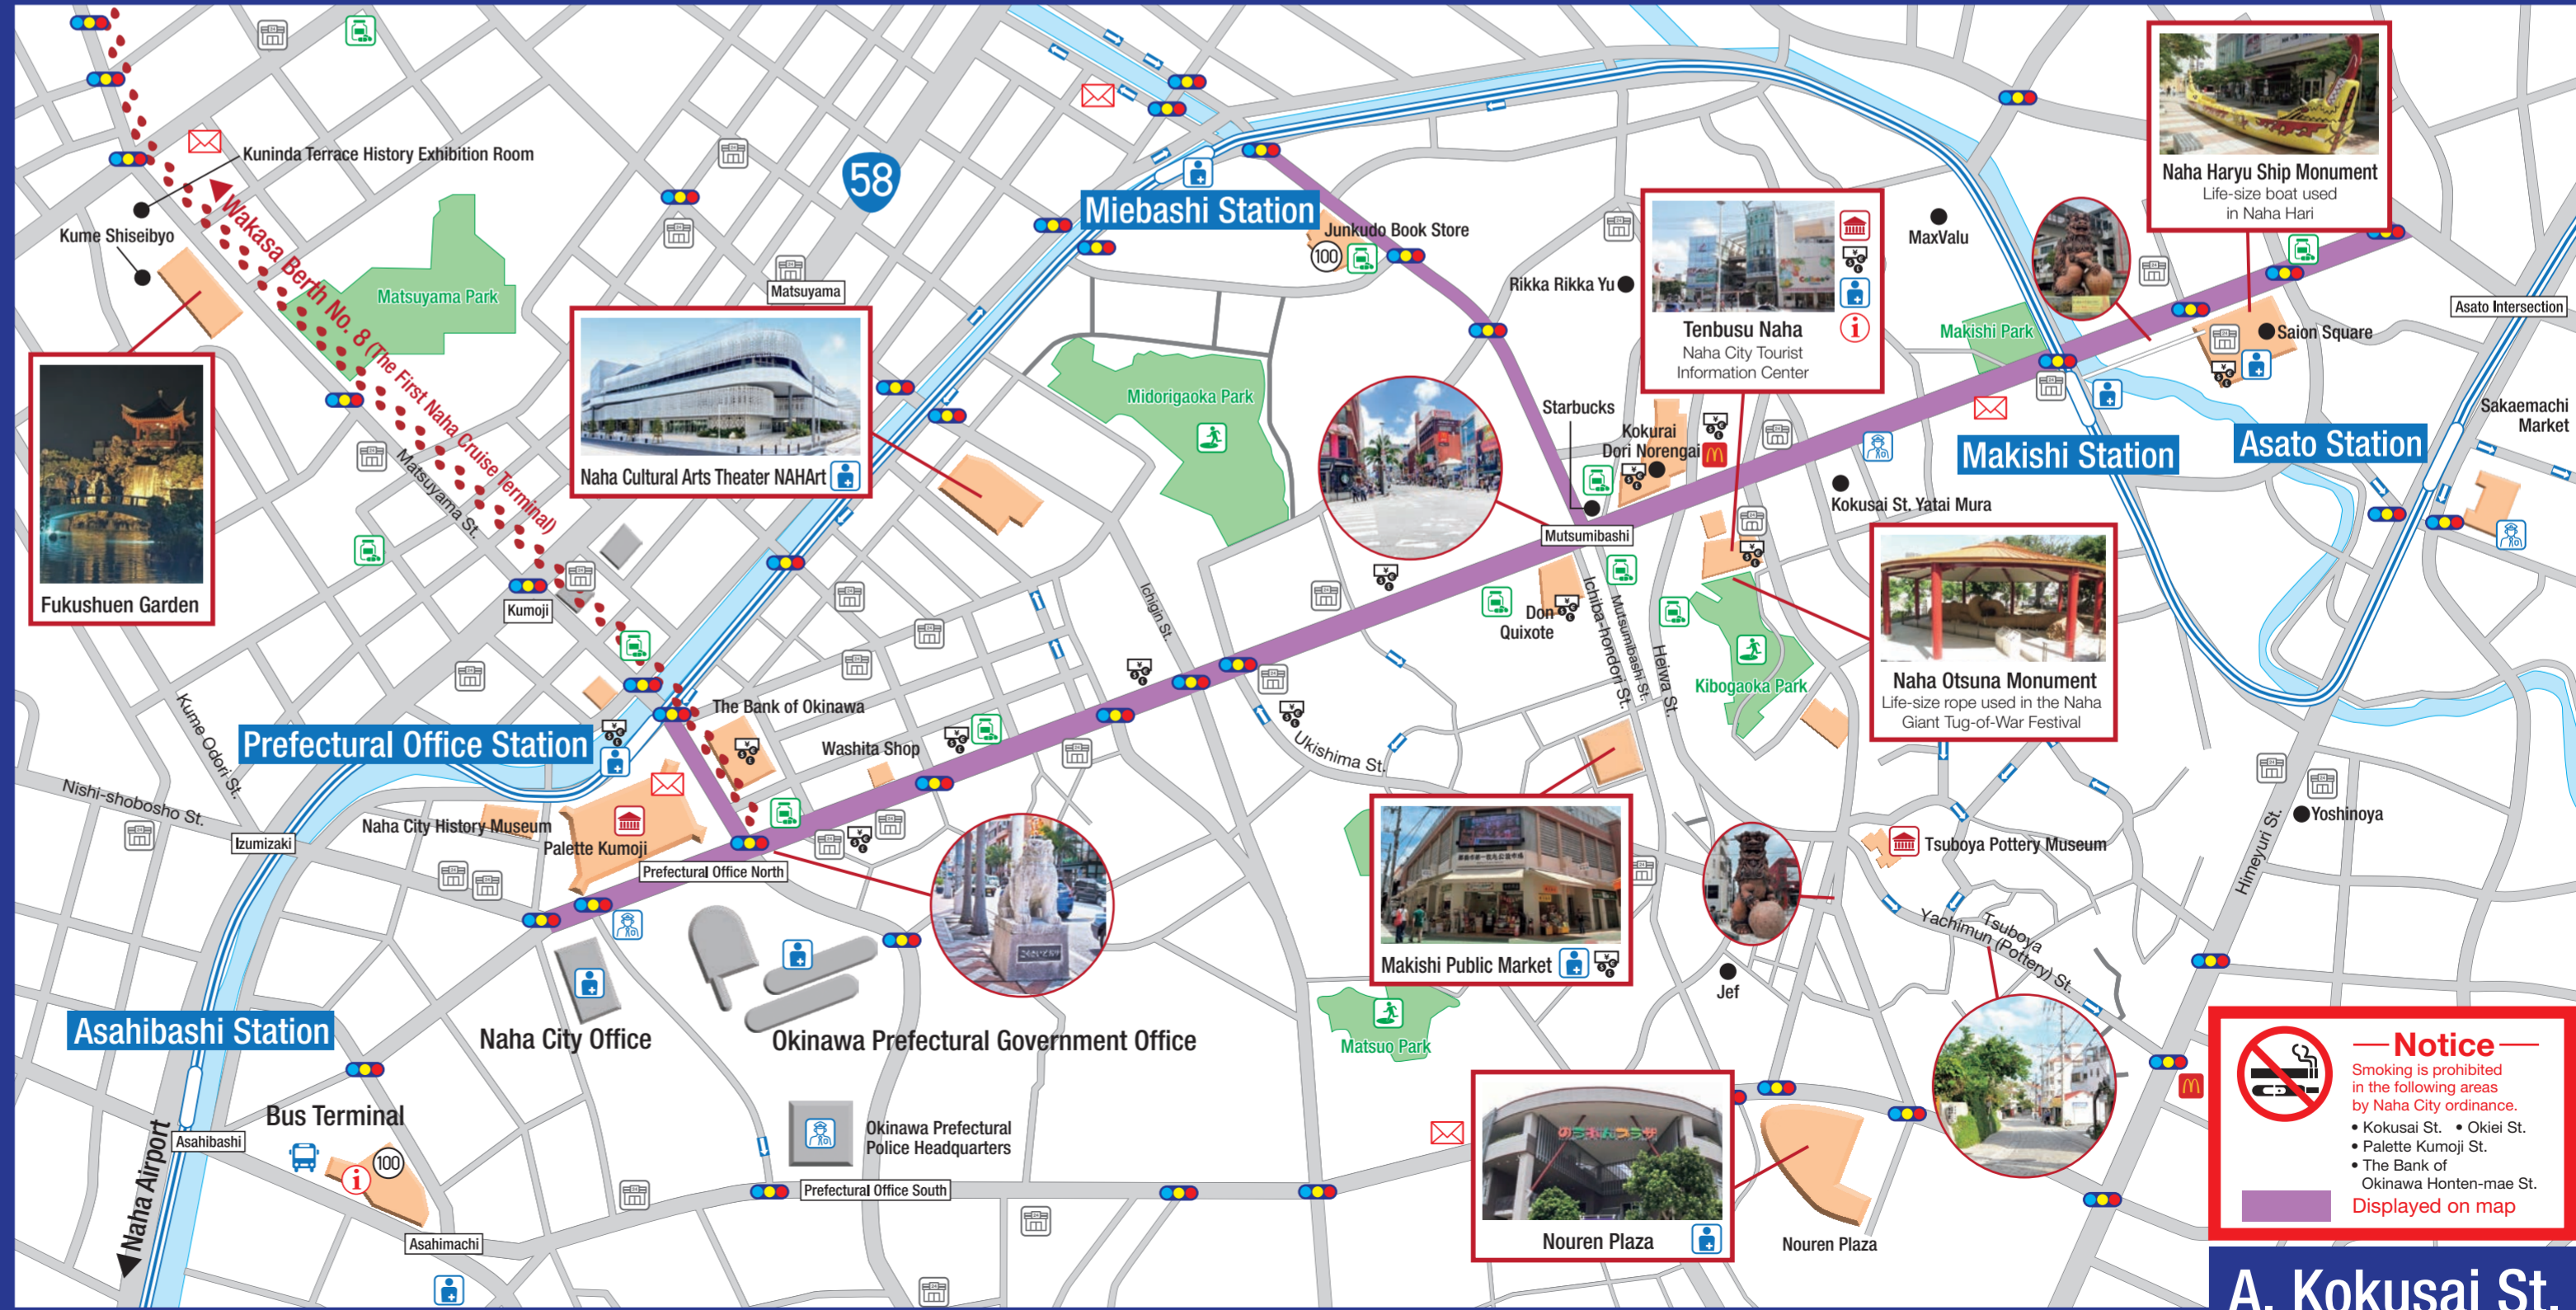

C. Shintoshin

B. Shurijo Castle Area

Okinawa Main Island Map

— Notice —
Smoking is prohibited in the following areas by Naha City ordinance.

- Kokusai St.
- Okiei St.
- Palette Kumojo St.
- The Bank of Okinawa Honten-mae St.

Displayed on map

A. Kokusai St.