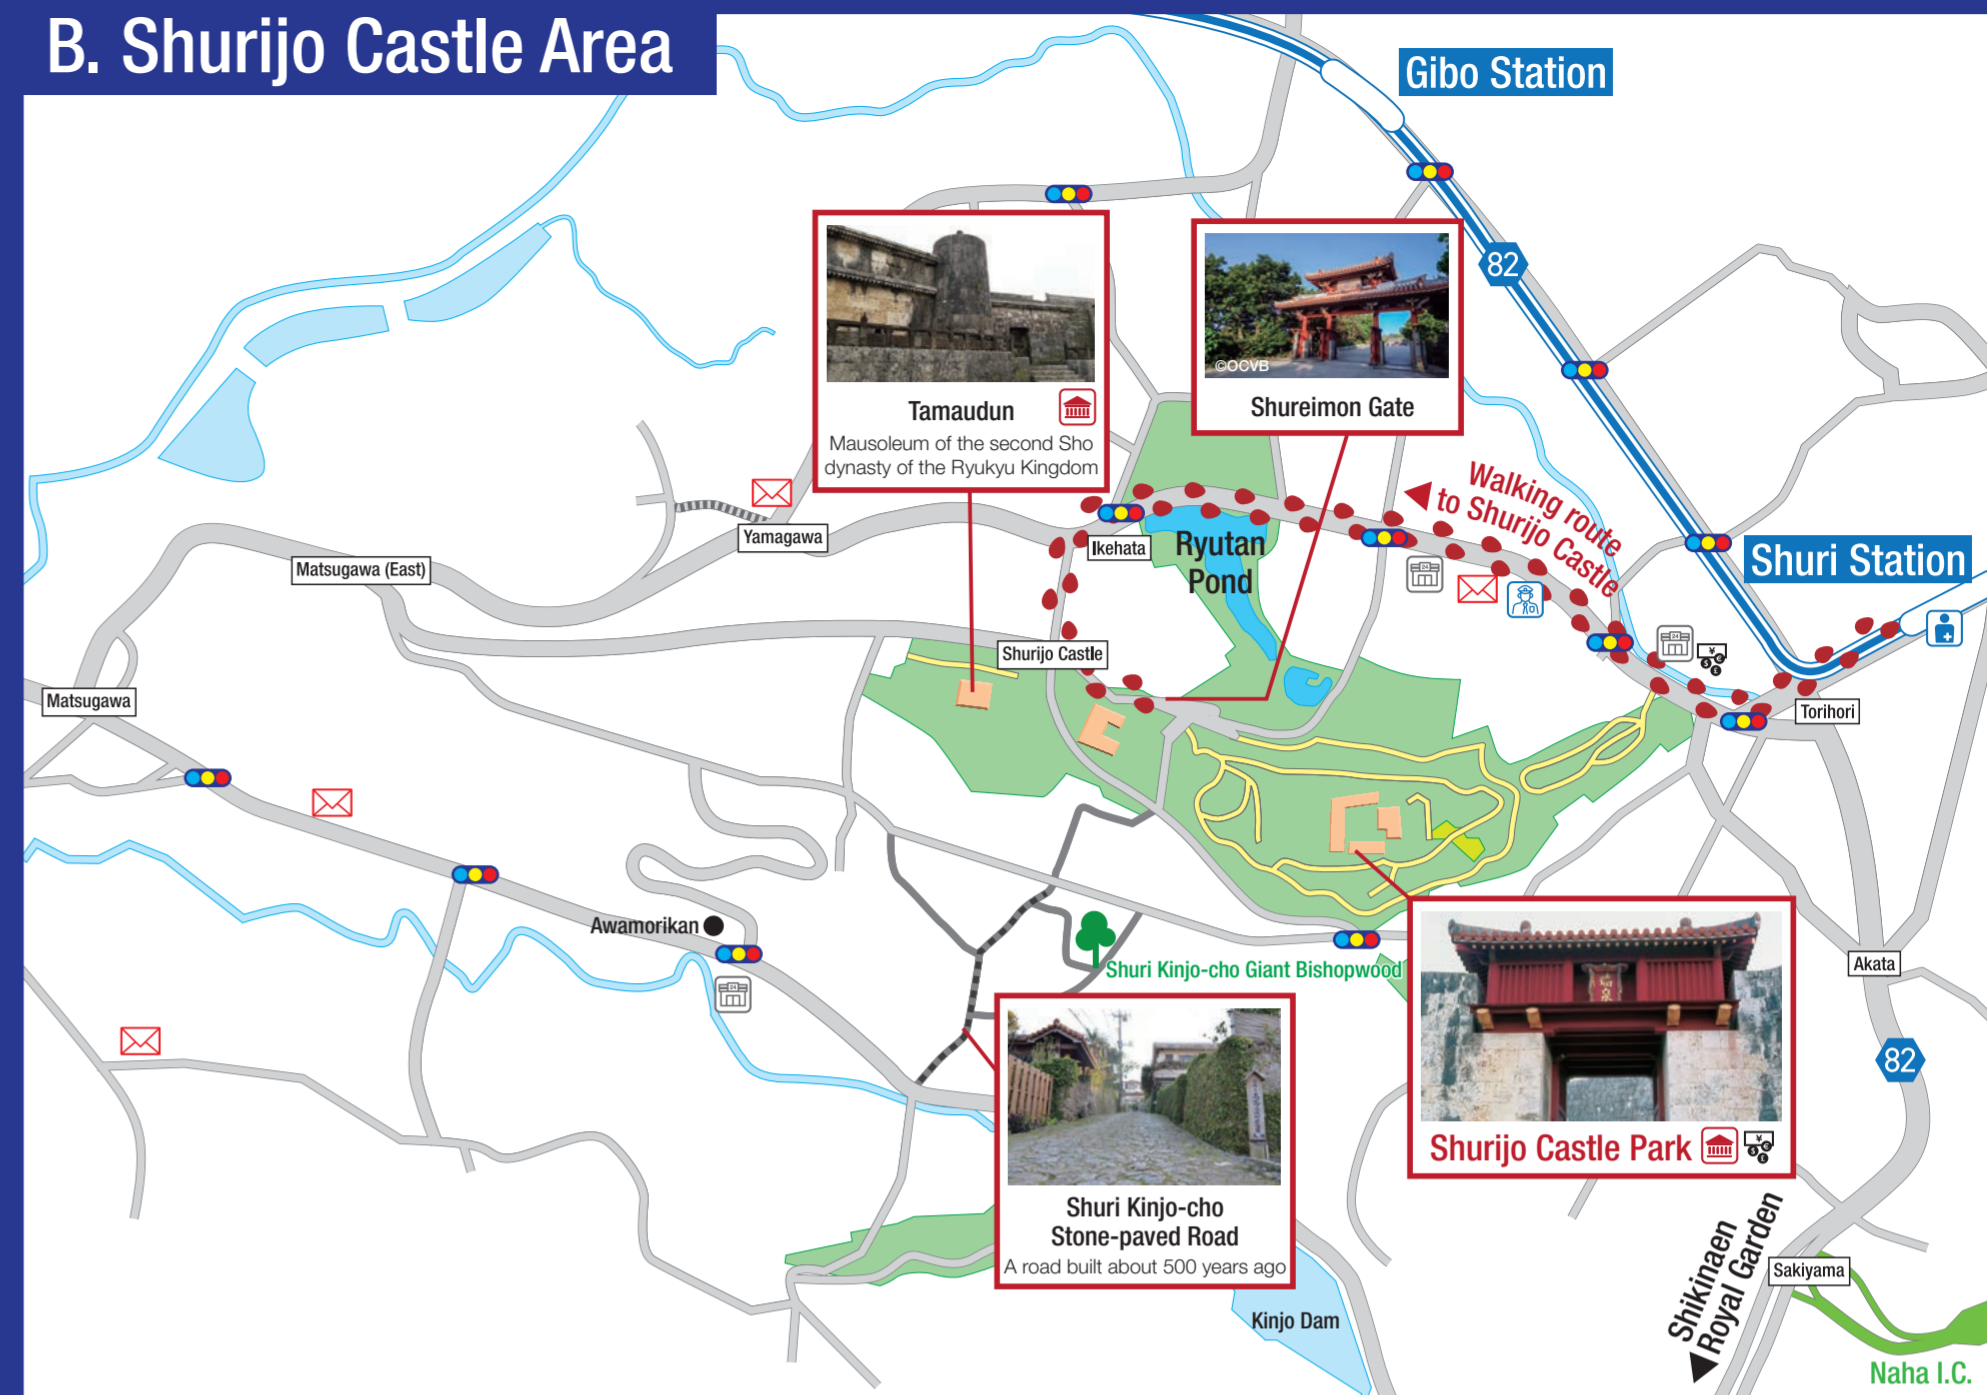

C. Shintoshin

B. Shurijo Castle Area

Okinawa Main Island Map

— Notice —
Smoking is prohibited in the following areas by Naha City ordinance.

- Kokusai St.
- Okiei St.
- Palette Kumojo St.
- The Bank of Okinawa Honten-mae St.

Displayed on map

A. Kokusai St.